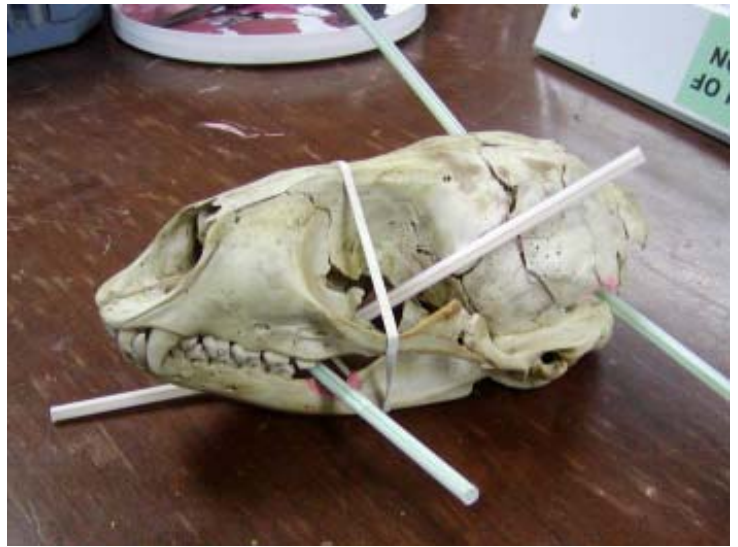

**Central Puget Sound Marine Mammal Stranding Network -
Representative Photos 2008**

Harbor seal pup with gunshot wounds

Multiple gunshot wounds to head

Healthy molting juvenile elephant seal

Skull trauma - possible boat strike?

Elephant seal with possible skin disease

CPSMMSN - More Photos 2008

Elephant seal skull with gash from ship prop

**Seal pup ready for necropsy
in new facility**

Steller Sea Lion Necropsy, Whidbey Island

**Torn liver in a fetus due to
abdominal trauma to the mother**

**Volunteers work on cleaning
Steller Sea Lion bones
for rearticulation and educational display**