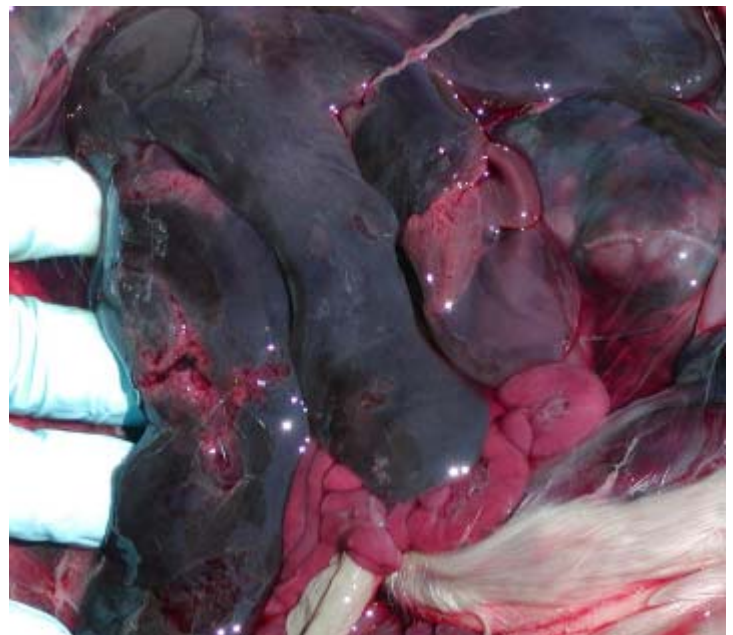

**Central Puget Sound Marine Mammal Stranding Network -
Representative Photos 2008**

Harbor seal pup with gunshot wounds

Multiple gunshot wounds to head

Healthy molting juvenile elephant seal

Skull trauma - possible boat strike?

Elephant seal with possible skin disease

CPSMMSN - More Photos 2008

Elephant seal skull with gash from ship prop

**Seal pup ready for necropsy
in new facility**

Steller Sea Lion Necropsy, Whidbey Island

**Torn liver in a fetus due to
abdominal trauma to the mother**

**Volunteers work on cleaning
Steller Sea Lion bones
for rearticulation and educational display**